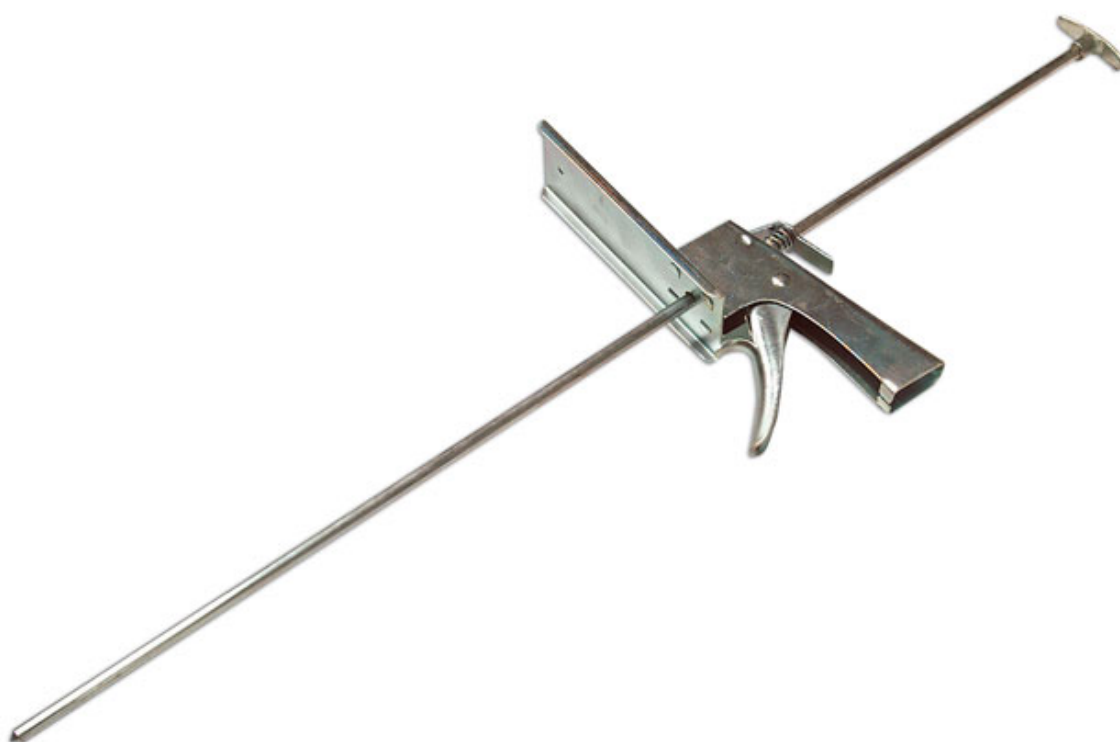

## Accelerator Pedal Depressor

Allows engine speed to be set, checking emissions. Also ideal for checking brake lights.

### Additional Information

- Allows engine speed to be set, checking emissions.
- Allows one man operation, suitable for brake & accelerator pedal settings.
- Manufactured from carbon steel (HRC 10-15), with an ammonium phosphate finish.
- 
- 